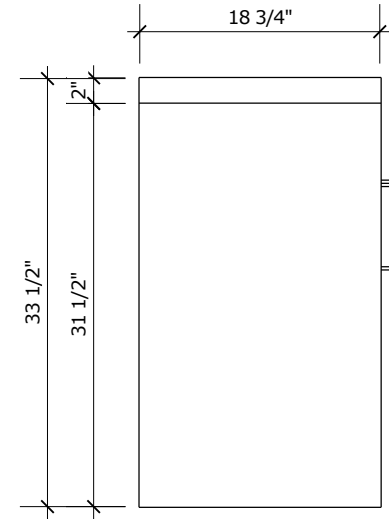

PLAN

FRONT
ELEVATION

SIDE
ELEVATION

PERSPECTIVE

PROJECT NAME: 1000L
WORKTOP: POLYMER RESIN
DOOR SHAPE: PLAIN
COLOUR TYPE: HIGH GLOSS WHITE OR LAMINATE

muti
KITCHEN & BATH

1000L

SIDE ELEVATION

SECTION

PROJECT NAME: 1000L
WORKTOP: POLYMER RESIN
DOOR SHAPE: PLAIN
COLOUR TYPE: HIGH GLOSS WHITE OR LAMINATE

muti
KITCHEN & BATH