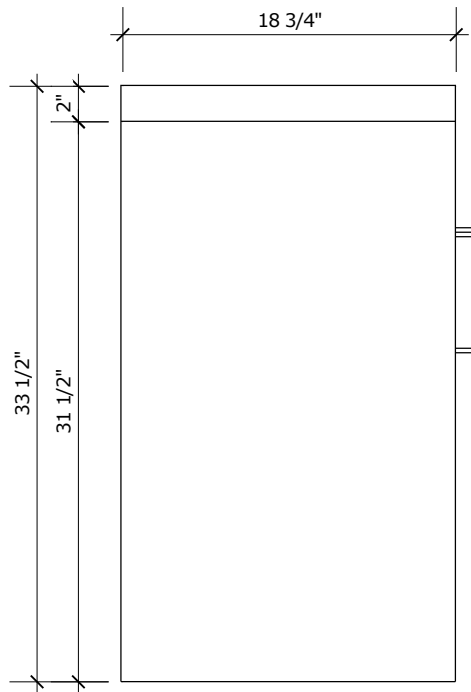

PLAN

FRONT
ELEVATION

SIDE
ELEVATION

PERSPECTIVE

PROJECT NAME: 1000L
WORKTOP: POLYMER RESIN
DOOR SHAPE: PLAIN
COLOUR TYPE: HIGH GLOSS WHITE OR LAMINATE

muti
KITCHEN & BATH

1000L

SIDE ELEVATION

SECTION

PROJECT NAME: 1000L
WORKTOP: POLYMER RESIN
DOOR SHAPE: PLAIN
COLOUR TYPE: HIGH GLOSS WHITE OR LAMINATE

muti
KITCHEN & BATH