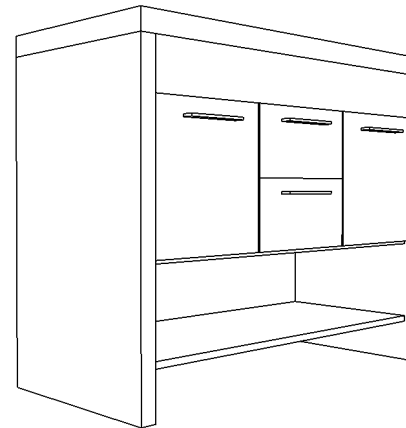

PLAN

FRONT
ELEVATION

SIDE
ELEVATION

PERSPECTIVE

PROJECT NAME: 1000L
WORKTOP: POLYMER RESIN
DOOR SHAPE: PLAIN
COLOUR TYPE: HIGH GLOSS WHITE OR LAMINATE

muti
KITCHEN & BATH

1000L

SIDE ELEVATION

SECTION

PROJECT NAME: 1000L
WORKTOP: POLYMER RESIN
DOOR SHAPE: PLAIN
COLOUR TYPE: HIGH GLOSS WHITE OR LAMINATE

muti
KITCHEN & BATH