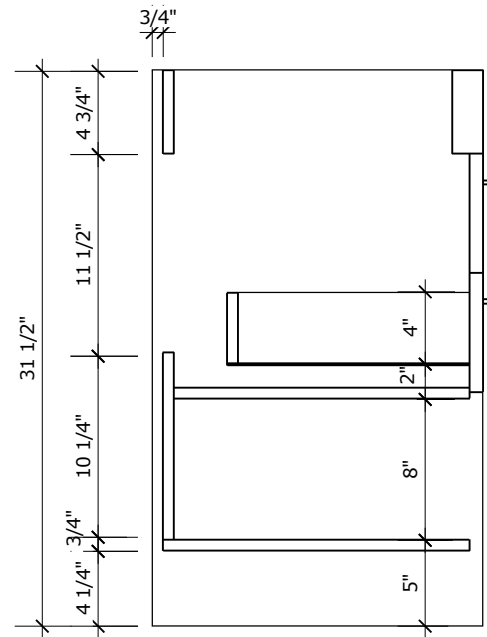

PLAN

FRONT
ELEVATION

SIDE
ELEVATION

PERSPECTIVE

PROJECT NAME: 1000L
WORKTOP: POLYMER RESIN
DOOR SHAPE: PLAIN
COLOUR TYPE: HIGH GLOSS WHITE OR LAMINATE

muti
KITCHEN & BATH

1000L

SIDE ELEVATION

SECTION

PROJECT NAME: 1000L
WORKTOP: POLYMER RESIN
DOOR SHAPE: PLAIN
COLOUR TYPE: HIGH GLOSS WHITE OR LAMINATE

muti
KITCHEN & BATH