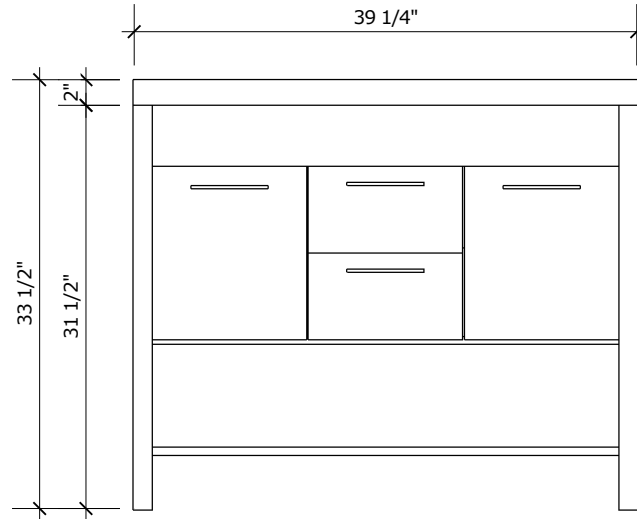

PLAN

FRONT
ELEVATION

SIDE
ELEVATION

PERSPECTIVE

PROJECT NAME: 1000L
WORKTOP: POLYMER RESIN
DOOR SHAPE: PLAIN
COLOUR TYPE: HIGH GLOSS WHITE OR LAMINATE

muti
KITCHEN & BATH

1000L

SIDE ELEVATION

SECTION

PROJECT NAME: 1000L
WORKTOP: POLYMER RESIN
DOOR SHAPE: PLAIN
COLOUR TYPE: HIGH GLOSS WHITE OR LAMINATE

muti
KITCHEN & BATH