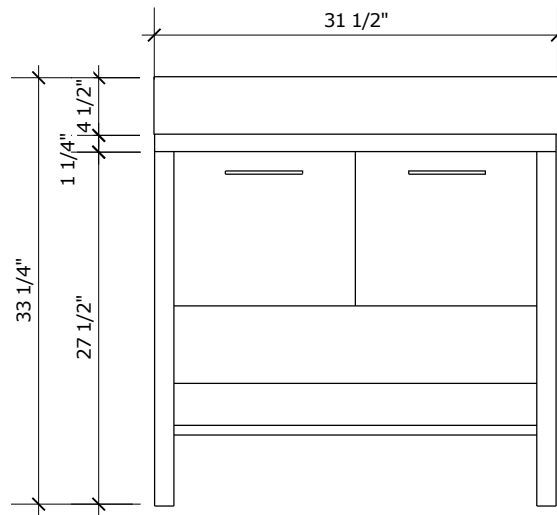

PLAN

FRONT
ELEVATION

SIDE
ELEVATION

PERSPECTIVE

PROJECT NAME: 800L
WORKTOP: POLYMER RESIN
DOOR SHAPE: PLAIN
COLOUR TYPE: HIGH GLOSS WHITE OR
 LAMINATE

muti
KITCHEN & BATH

800L

SIDE
ELEVATION

SECTION

PROJECT NAME: 800L
WORKTOP: POLYMER RESIN
DOOR SHAPE: PLAIN
COLOUR TYPE: HIGH GLOSS WHITE OR
 LAMINATE

muti
KITCHEN & BATH

800L