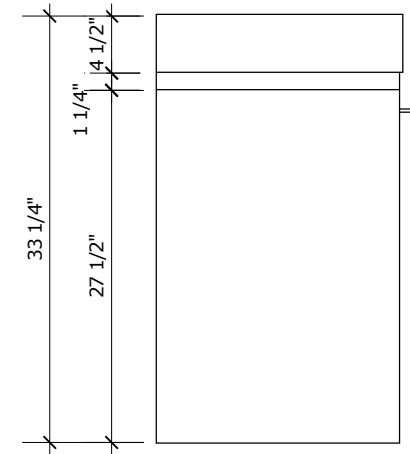

PLAN

FRONT
ELEVATION

SIDE
ELEVATION

PERSPECTIVE

PROJECT NAME: 800L
WORKTOP: POLYMER RESIN
DOOR SHAPE: PLAIN
COLOUR TYPE: HIGH GLOSS WHITE OR
 LAMINATE

muti
KITCHEN & BATH

800L

SIDE
ELEVATION

SECTION

PROJECT NAME: 800L
WORKTOP: POLYMER RESIN
DOOR SHAPE: PLAIN
COLOUR TYPE: HIGH GLOSS WHITE OR
 LAMINATE

muti
KITCHEN & BATH

800L