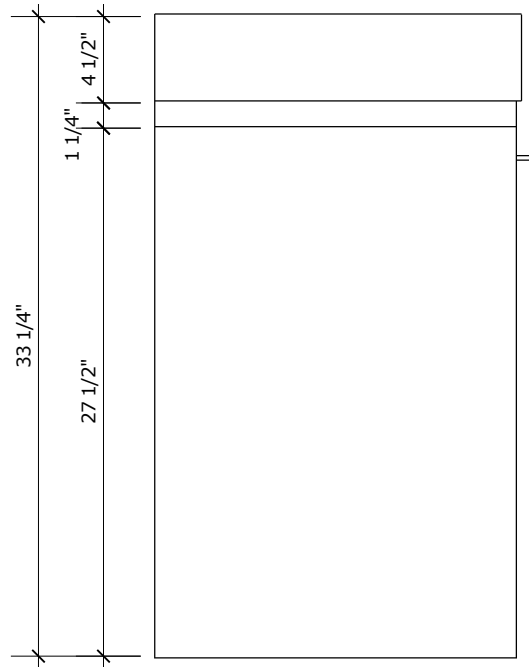

PLAN

FRONT
ELEVATION

SIDE
ELEVATION

PERSPECTIVE

PROJECT NAME: 800L
WORKTOP: POLYMER RESIN
DOOR SHAPE: PLAIN
COLOUR TYPE: HIGH GLOSS WHITE OR
 LAMINATE

muti
KITCHEN & BATH

800L

SIDE
ELEVATION

SECTION

PROJECT NAME: 800L
WORKTOP: POLYMER RESIN
DOOR SHAPE: PLAIN
COLOUR TYPE: HIGH GLOSS WHITE OR
 LAMINATE

muti
KITCHEN & BATH

800L