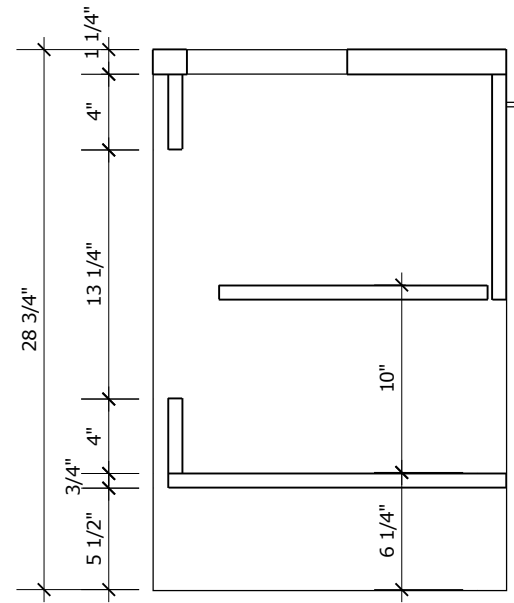

PLAN

FRONT
ELEVATION

SIDE
ELEVATION

PERSPECTIVE

PROJECT NAME: 800L
WORKTOP: POLYMER RESIN
DOOR SHAPE: PLAIN
COLOUR TYPE: HIGH GLOSS WHITE OR
 LAMINATE

muti
KITCHEN & BATH

800L

SIDE
ELEVATION

SECTION

PROJECT NAME: 800L
WORKTOP: POLYMER RESIN
DOOR SHAPE: PLAIN
COLOUR TYPE: HIGH GLOSS WHITE OR
 LAMINATE

muti
KITCHEN & BATH

800L