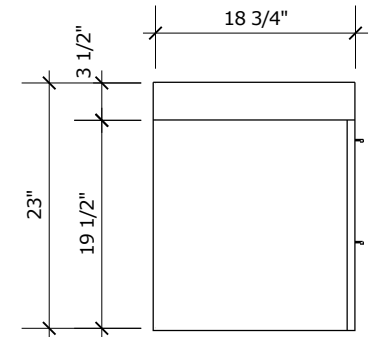

PLAN

FRONT
ELEVATION

SIDE
ELEVATION

PERSPECTIVE

PROJECT NAME: T1380
WORKTOP: POLYMER RESIN
DOOR SHAPE: PLAIN
COLOUR TYPE: HIGH GLOSS WHITE OR
 LAMINATE

muti
KITCHEN & BATH

T1380

SIDE ELEVATION

SECTION

PLAN: TOP
DRAWER

PROJECT NAME: T1380
WORKTOP: POLYMER RESIN
DOOR SHAPE: PLAIN
COLOUR TYPE: HIGH GLOSS WHITE OR
 LAMINATE

muti
KITCHEN & BATH

T1380