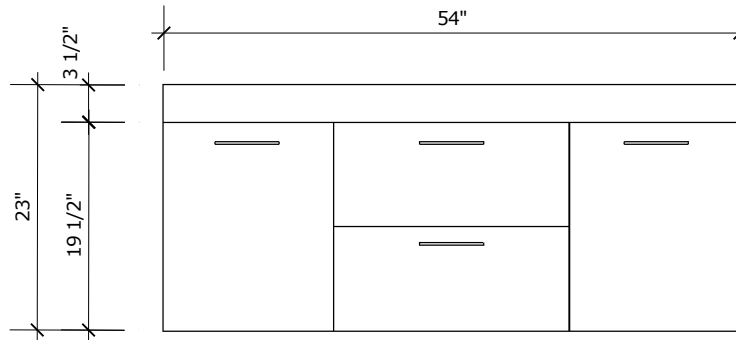

PLAN

FRONT
ELEVATION

SIDE
ELEVATION

PERSPECTIVE

PROJECT NAME: T1380
WORKTOP: POLYMER RESIN
DOOR SHAPE: PLAIN
COLOUR TYPE: HIGH GLOSS WHITE OR
 LAMINATE

muti
KITCHEN & BATH

T1380

SIDE ELEVATION

SECTION

PLAN: TOP
DRAWER

PROJECT NAME: T1380
WORKTOP: POLYMER RESIN
DOOR SHAPE: PLAIN
COLOUR TYPE: HIGH GLOSS WHITE OR
 LAMINATE

muti
KITCHEN & BATH

T1380