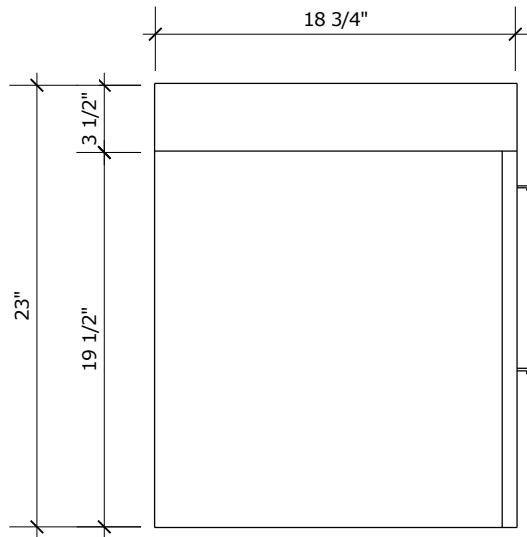

PLAN

FRONT
ELEVATION

SIDE
ELEVATION

PERSPECTIVE

PROJECT NAME: T1380
WORKTOP: POLYMER RESIN
DOOR SHAPE: PLAIN
COLOUR TYPE: HIGH GLOSS WHITE OR
 LAMINATE

muti
KITCHEN & BATH

T1380

SIDE ELEVATION

SECTION

PLAN: TOP
DRAWER

PROJECT NAME: T1380
WORKTOP: POLYMER RESIN
DOOR SHAPE: PLAIN
COLOUR TYPE: HIGH GLOSS WHITE OR
 LAMINATE

muti
KITCHEN & BATH

T1380