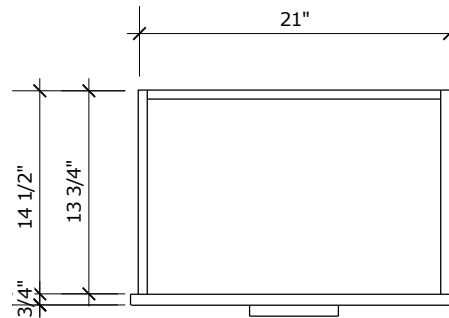

PLAN

FRONT
ELEVATION

SIDE
ELEVATION

PERSPECTIVE

PROJECT NAME: T1380
WORKTOP: POLYMER RESIN
DOOR SHAPE: PLAIN
COLOUR TYPE: HIGH GLOSS WHITE OR
 LAMINATE

muti
KITCHEN & BATH

T1380

SIDE ELEVATION

SECTION

PLAN: TOP
DRAWER

PROJECT NAME: T1380
WORKTOP: POLYMER RESIN
DOOR SHAPE: PLAIN
COLOUR TYPE: HIGH GLOSS WHITE OR
 LAMINATE

muti
KITCHEN & BATH

T1380