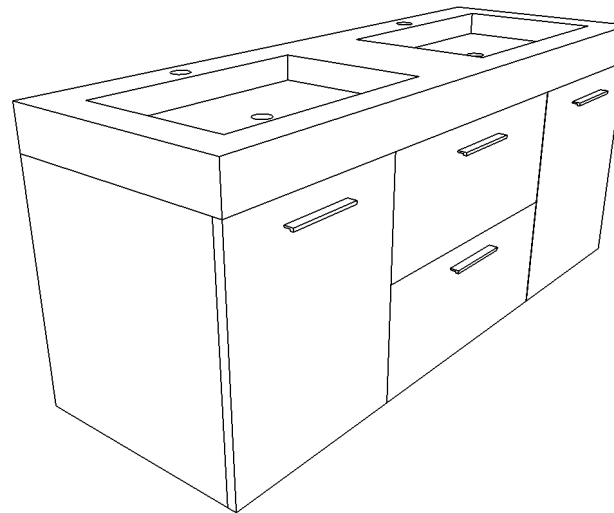

PLAN

FRONT
ELEVATION

SIDE
ELEVATION

PERSPECTIVE

PROJECT NAME: T1380
WORKTOP: POLYMER RESIN
DOOR SHAPE: PLAIN
COLOUR TYPE: HIGH GLOSS WHITE OR
 LAMINATE

muti
KITCHEN & BATH

T1380

SIDE ELEVATION

SECTION

PLAN: TOP
DRAWER

PROJECT NAME: T1380
WORKTOP: POLYMER RESIN
DOOR SHAPE: PLAIN
COLOUR TYPE: HIGH GLOSS WHITE OR
 LAMINATE

muti
KITCHEN & BATH

T1380