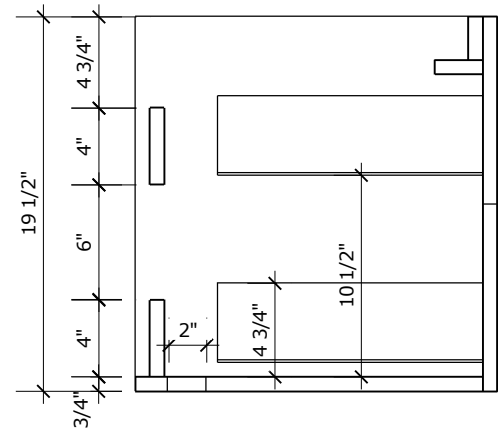

PLAN

FRONT
ELEVATION

SIDE
ELEVATION

PERSPECTIVE

PROJECT NAME: T1380
WORKTOP: POLYMER RESIN
DOOR SHAPE: PLAIN
COLOUR TYPE: HIGH GLOSS WHITE OR
 LAMINATE

muti
KITCHEN & BATH

T1380

SIDE ELEVATION

SECTION

PLAN: TOP
DRAWER

PROJECT NAME: T1380
WORKTOP: POLYMER RESIN
DOOR SHAPE: PLAIN
COLOUR TYPE: HIGH GLOSS WHITE OR
 LAMINATE

muti
KITCHEN & BATH

T1380