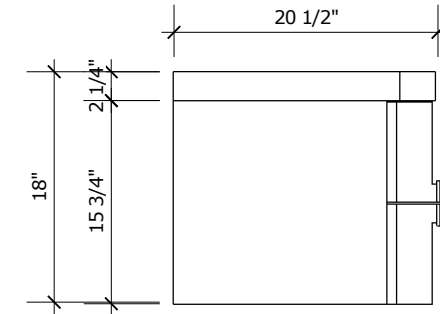

PLAN

FRONT
ELEVATION

SIDE
ELEVATION

PERSPECTIVE

PROJECT NAME: T920
WORKTOP: POLYMER RESIN
DOOR SHAPE: PLAIN
COLOUR TYPE: HIGH GLOSS WHITE OR
 LAMINATE

muti
KITCHEN & BATH

T920

SIDE
ELEVATION

SECTION

PLAN: TOP
DRAWER

PROJECT NAME: T920
WORKTOP: POLYMER RESIN
DOOR SHAPE: PLAIN
COLOUR TYPE: HIGH GLOSS WHITE OR
 LAMINATE

muti
KITCHEN & BATH

T920