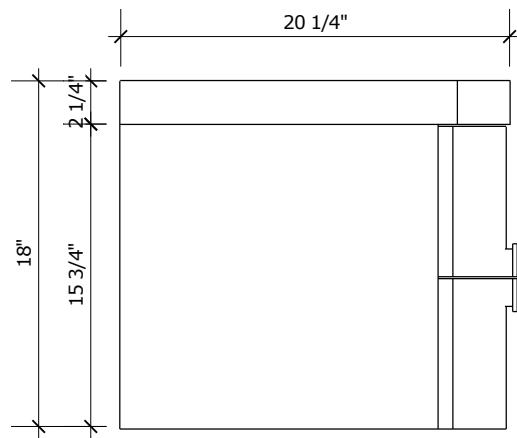

PLAN

FRONT
ELEVATION

SIDE
ELEVATION

PERSPECTIVE

PROJECT NAME: T920
WORKTOP: POLYMER RESIN
DOOR SHAPE: PLAIN
COLOUR TYPE: HIGH GLOSS WHITE OR
 LAMINATE

muti
KITCHEN & BATH

T920

SIDE
ELEVATION

SECTION

PLAN: TOP
DRAWER

PROJECT NAME: T920
WORKTOP: POLYMER RESIN
DOOR SHAPE: PLAIN
COLOUR TYPE: HIGH GLOSS WHITE OR
 LAMINATE

muti
KITCHEN & BATH

T920