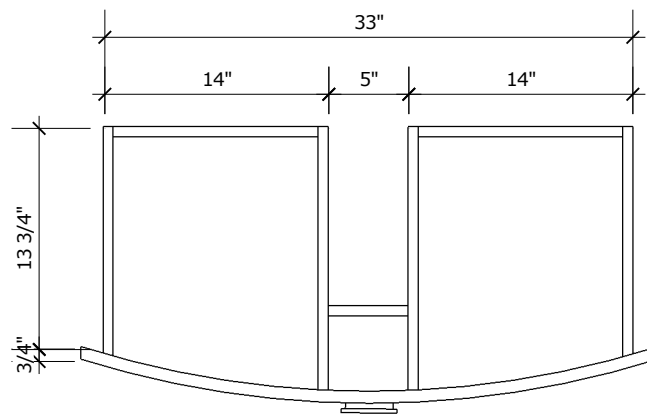

PLAN

FRONT
ELEVATION

SIDE
ELEVATION

PERSPECTIVE

PROJECT NAME: T920
WORKTOP: POLYMER RESIN
DOOR SHAPE: PLAIN
COLOUR TYPE: HIGH GLOSS WHITE OR
 LAMINATE

muti
KITCHEN & BATH

T920

SIDE
ELEVATION

SECTION

PLAN: TOP
DRAWER

PROJECT NAME: T920
WORKTOP: POLYMER RESIN
DOOR SHAPE: PLAIN
COLOUR TYPE: HIGH GLOSS WHITE OR
 LAMINATE

muti
KITCHEN & BATH

T920