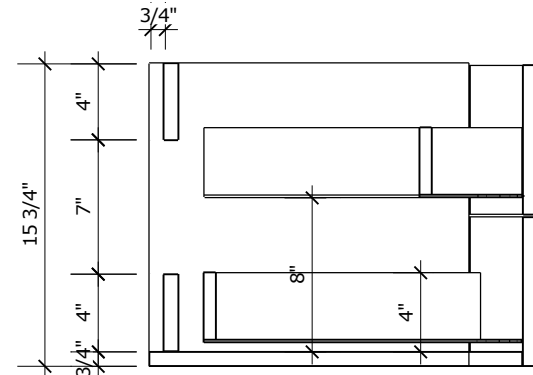

PLAN

FRONT
ELEVATION

SIDE
ELEVATION

PERSPECTIVE

PROJECT NAME: T920
WORKTOP: POLYMER RESIN
DOOR SHAPE: PLAIN
COLOUR TYPE: HIGH GLOSS WHITE OR
 LAMINATE

muti
KITCHEN & BATH

T920

SIDE
ELEVATION

SECTION

PLAN: TOP
DRAWER

PROJECT NAME: T920
WORKTOP: POLYMER RESIN
DOOR SHAPE: PLAIN
COLOUR TYPE: HIGH GLOSS WHITE OR
 LAMINATE

muti
KITCHEN & BATH

T920