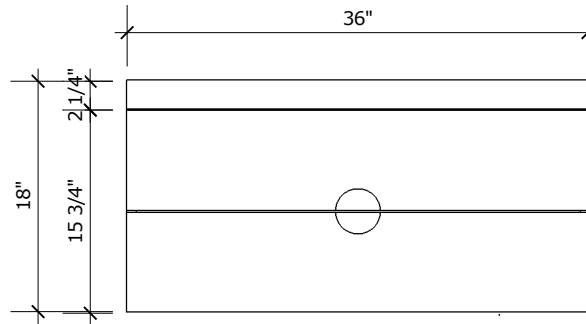

PLAN

FRONT
ELEVATION

SIDE
ELEVATION

PERSPECTIVE

PROJECT NAME: T920
WORKTOP: POLYMER RESIN
DOOR SHAPE: PLAIN
COLOUR TYPE: HIGH GLOSS WHITE OR
 LAMINATE

muti
KITCHEN & BATH

T920

SIDE
ELEVATION

SECTION

PLAN: TOP
DRAWER

PROJECT NAME: T920
WORKTOP: POLYMER RESIN
DOOR SHAPE: PLAIN
COLOUR TYPE: HIGH GLOSS WHITE OR
 LAMINATE

muti
KITCHEN & BATH

T920